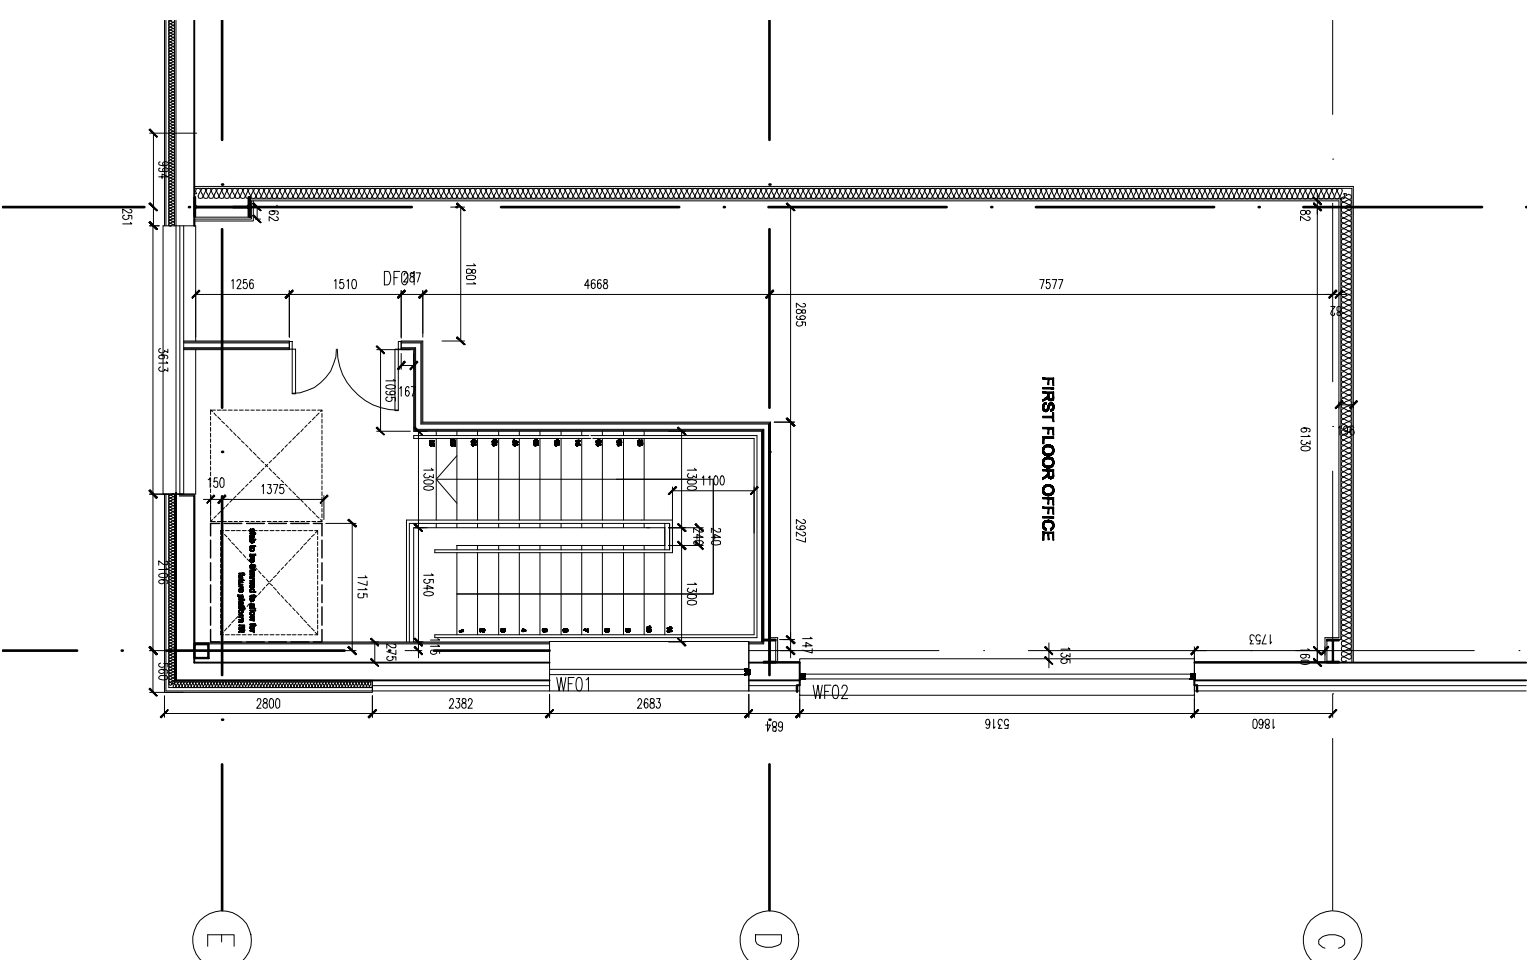

UNIT E GROUND FLOOR  
OFFICE CORE LAYOUT

UNIT E FIRST FLOOR  
OFFICE CORE LAYOUT

**SOUTHERN COMMERCIAL**  
UNIT H - OFFICE CORE LAYOUTS 1:50

REV. | DATE. | SCALE OR

**FletcherArchitects**  
Designers & Master Planners